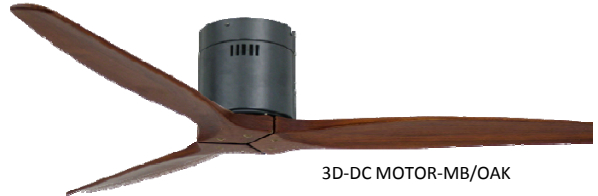

Model : 3D-DC MOTOR

DESIGN Collection

Spec. Description

1. Product Warranty :

3D-DC MOTOR-WP/OAK

Motor 10 Years Warranty

Rust Proof 3 Years

Wind Assured 100%

No Motor Wobble

3D-DC MOTOR-BN/OAK

3D-DC MOTOR-MB/OAK

3D-DC MOTOR-WH/WH

3D-DC MOTOR-MB/MAPLE

2. Feature :

Model & Product Code	Motor Type	Fan Sweep (Diameter)	Blades	Blades Material	Control Mode	Colour Finished	Lighting
3D-DC MOTOR-BN/OAK BTDE015-352BN-NL	DC Motor	52"	3	Solid wood	Remote Control	Brushed Nickel	N/A
3D-DC MOTOR-WH/WH BTDE015-352WH-NL	DC Motor	52"	3	Solid wood	Remote Control	White	N/A
3D-DC MOTOR-WP/OAK BTDE015-352WP-NL	DC Motor	52"	3	Solid wood	Remote Control	Pewter Bronze	N/A
3D-DC MOTOR-MB/OAK BTDE015-352MO-NL	DC Motor	52"	3	Solid wood	Remote Control	Matte Black	N/A
3D-DC MOTOR-MB/MAPLE BTDE015-352MM-NL	DC Motor	52"	3	Solid wood	Remote Control	Matte Black	N/A