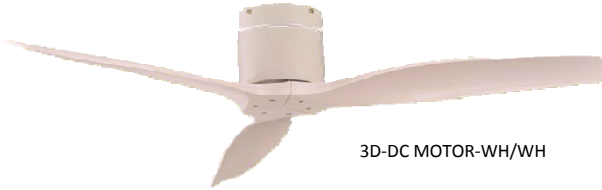

Model : 3D-DC MOTOR

DESIGN Collection

Spec. Description

1. Product Warranty :

3D-DC MOTOR-WP/OAK

Motor 10 Years Warranty

Rust Proof 3 Years

Wind Assured 100%

No Motor Wobble

3D-DC MOTOR-BN/OAK

3D-DC MOTOR-MB/OAK

3D-DC MOTOR-WH/WH

3D-DC MOTOR-MB/MAPLE

2. Feature :

Model & Product Code	Motor Type	Fan Sweep (Diameter)	Blades	Blades Material	Control Mode	Colour Finished	Lighting
3D-DC MOTOR-BN/OAK BTDE015-352BN-NL	DC Motor	52"	3	Solid wood	Remote Control	Brushed Nickel	N/A
3D-DC MOTOR-WH/WH BTDE015-352WH-NL	DC Motor	52"	3	Solid wood	Remote Control	White	N/A
3D-DC MOTOR-WP/OAK BTDE015-352WP-NL	DC Motor	52"	3	Solid wood	Remote Control	Pewter Bronze	N/A
3D-DC MOTOR-MB/OAK BTDE015-352MO-NL	DC Motor	52"	3	Solid wood	Remote Control	Matte Black	N/A
3D-DC MOTOR-MB/MAPLE BTDE015-352MM-NL	DC Motor	52"	3	Solid wood	Remote Control	Matte Black	N/A