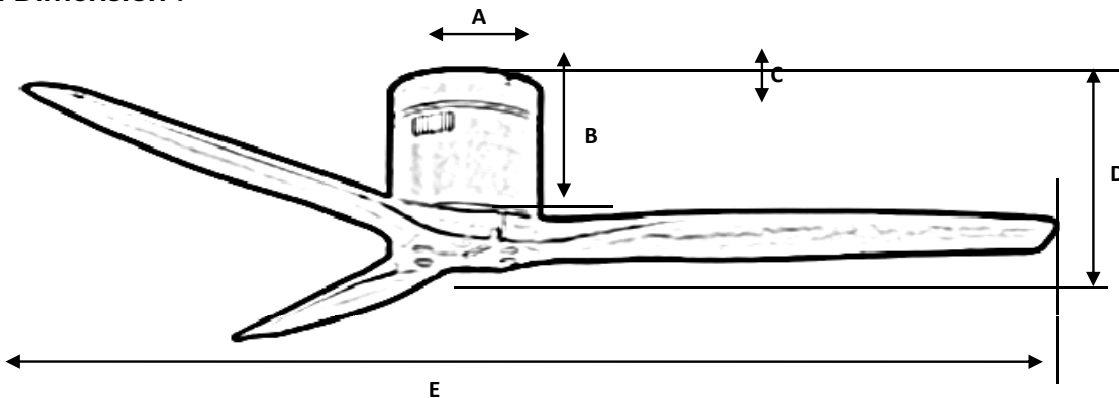

No Motor Wobble

3D-DC MOTOR-BN/OAK

3D-DC MOTOR-MB/OAK

3D-DC MOTOR-WH/WH

3D-DC MOTOR-MB/MAPLE

2. Feature :

Model & Product Code	Motor Type	Fan Sweep (Diameter)	Blades	Blades Material	Control Mode	Colour Finished	Lighting
3D-DC MOTOR-BN/OAK BTDE015-352BN-NL	DC Motor	52"	3	Solid wood	Remote Control	Brushed Nickel	N/A
3D-DC MOTOR-WH/WH BTDE015-352WH-NL	DC Motor	52"	3	Solid wood	Remote Control	White	N/A
3D-DC MOTOR-WP/OAK BTDE015-352WP-NL	DC Motor	52"	3	Solid wood	Remote Control	Pewter Bronze	N/A
3D-DC MOTOR-MB/OAK BTDE015-352MO-NL	DC Motor	52"	3	Solid wood	Remote Control	Matte Black	N/A
3D-DC MOTOR-MB/MAPLE BTDE015-352MM-NL	DC Motor	52"	3	Solid wood	Remote Control	Matte Black	N/A

3. Fan Dimension :

Unit : CM.				
A	B	C	D	E
18	22	22	25	132

4. Power Consumption & Efficiency :

(AC220V-50Hz)

Speed	Current (A)	Wattage (W)	Motor Speed (RPM)	Air Flow (CFM)	Efficiency (CFM/W)
6	0.35	40	246		