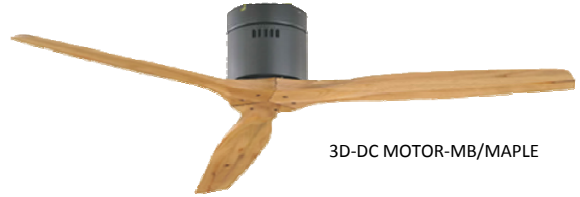

No Motor Wobble

3D-DC MOTOR-BN/OAK

3D-DC MOTOR-MB/OAK

3D-DC MOTOR-WH/WH

3D-DC MOTOR-MB/MAPLE

2. Feature :

Model & Product Code	Motor Type	Fan Sweep (Diameter)	Blades	Blades Material	Control Mode	Colour Finished	Lighting
3D-DC MOTOR-BN/OAK BTDE015-352BN-NL	DC Motor	52"	3	Solid wood	Remote Control	Brushed Nickel	N/A
3D-DC MOTOR-WH/WH BTDE015-352WH-NL	DC Motor	52"	3	Solid wood	Remote Control	White	N/A
3D-DC MOTOR-WP/OAK BTDE015-352WP-NL	DC Motor	52"	3	Solid wood	Remote Control	Pewter Bronze	N/A
3D-DC MOTOR-MB/OAK BTDE015-352MO-NL	DC Motor	52"	3	Solid wood	Remote Control	Matte Black	N/A
3D-DC MOTOR-MB/MAPLE BTDE015-352MM-NL	DC Motor	52"	3	Solid wood	Remote Control	Matte Black	N/A